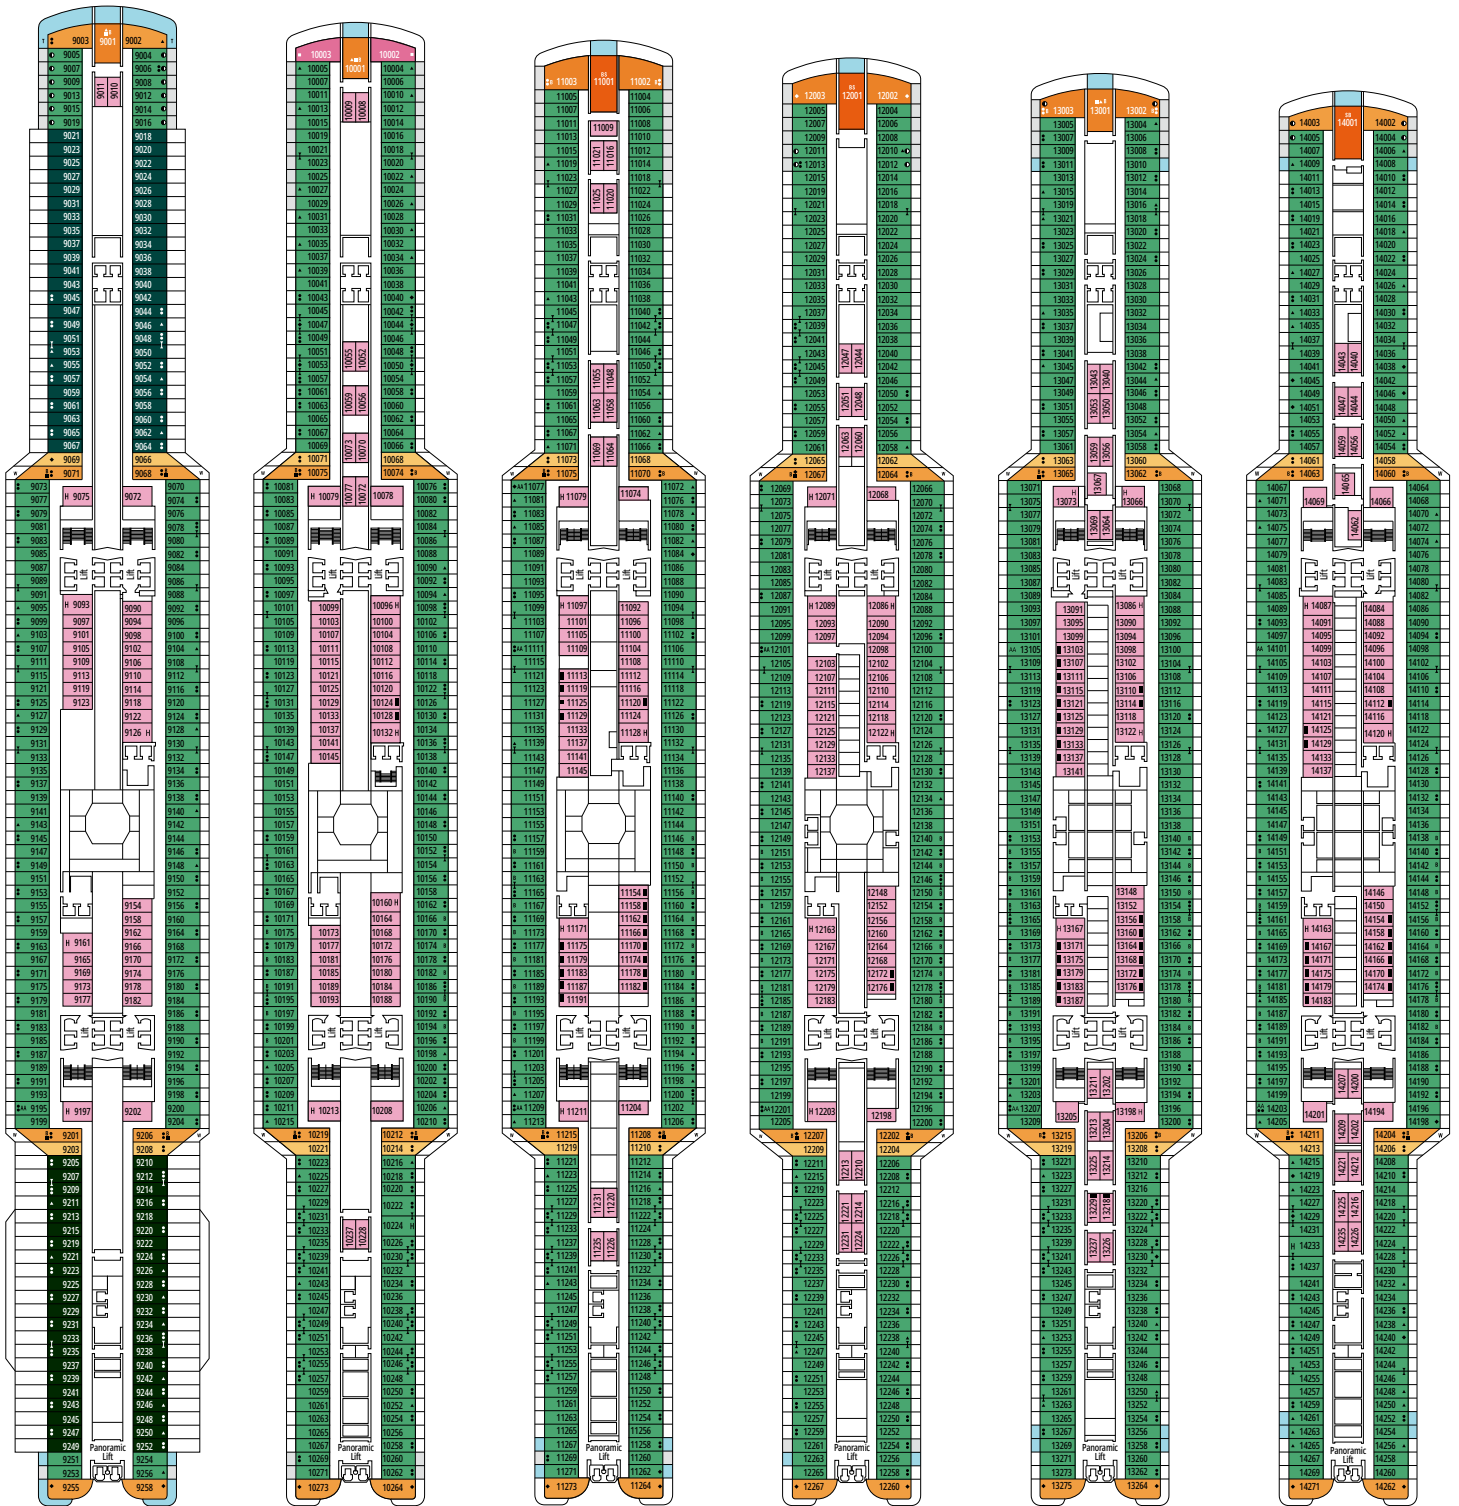

SOUTH BEACH POOL

MARKETPLACE BUFFET

PONTE 4
CLIFTON BEACH

PONTE 5
CAPE COD

PONTE 6
COPACABANA

PONTE 7
SOUTH BEACH

PONTE 8
OCEAN CAY

ARCADE GAMES & BOWLING

WATERSLIDE

MSC YACHT CLUB - TOP SAIL LOUNGE

PONTE 15
VENICE BEACH

PONTE 16
MIAMI BEACH

PONTE 18
PLAYA PARAISO

PONTE 19
BIARRITZ

PONTE 20
SUN DECK