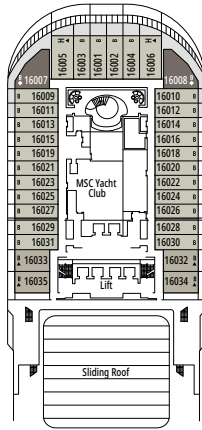

RECEPTION - GUEST SERVICE

MSC YACHT CLUB - CONCIERGE AREA

PONTE 14
RAFFAELLO

PONTE 15
LEONARDO DA VINCI

PONTE 16
MICHELANGELO

PONTE 18
SUN DECK